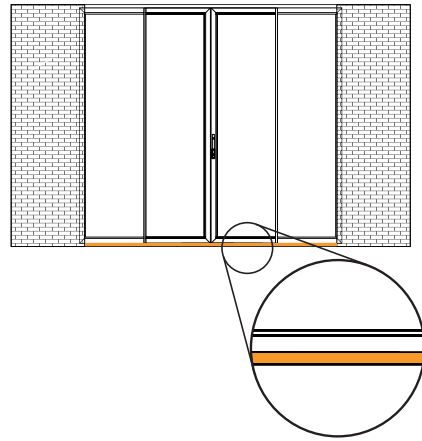

TRACKS

ASTRAGAL

END CAP

SNAP TRACK

P HOOK

JAMB / HEADER TRACK

CONDENSATION DRAIN

INTERLOCK