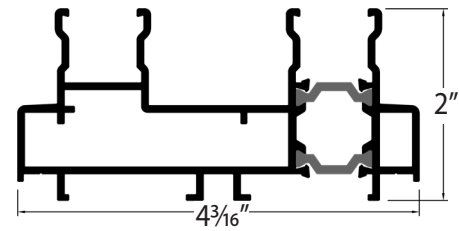

TRACKS

ASTRAGAL

END CAP

SNAP TRACK

P HOOK

JAMB / HEADER TRACK

CONDENSATION DRAIN

INTERLOCK