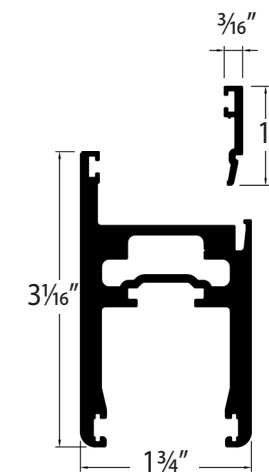

TRACKS

ASTRAGAL

END CAP

SNAP TRACK

P HOOK

JAMB / HEADER TRACK

CONDENSATION DRAIN

INTERLOCK