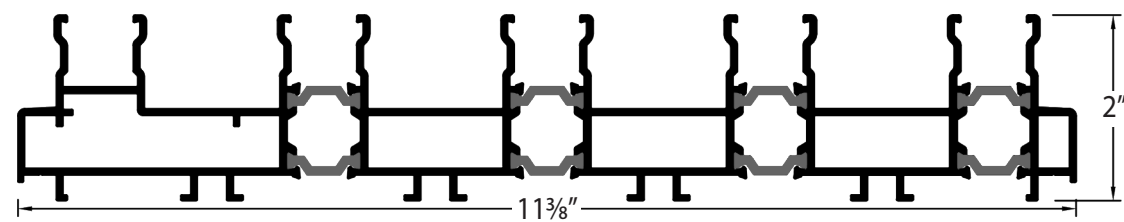

TRACKS

ASTRAGAL

END CAP

SNAP TRACK

P HOOK

JAMB / HEADER TRACK

CONDENSATION DRAIN

INTERLOCK