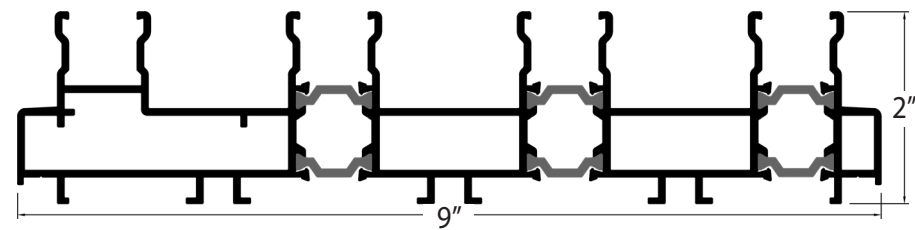

TRACKS

ASTRAGAL

END CAP

SNAP TRACK

P HOOK

JAMB / HEADER TRACK

CONDENSATION DRAIN

INTERLOCK