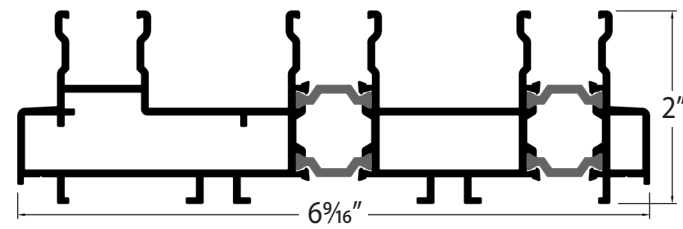

TRACKS

ASTRAGAL

END CAP

SNAP TRACK

P HOOK

JAMB / HEADER TRACK

CONDENSATION DRAIN

INTERLOCK