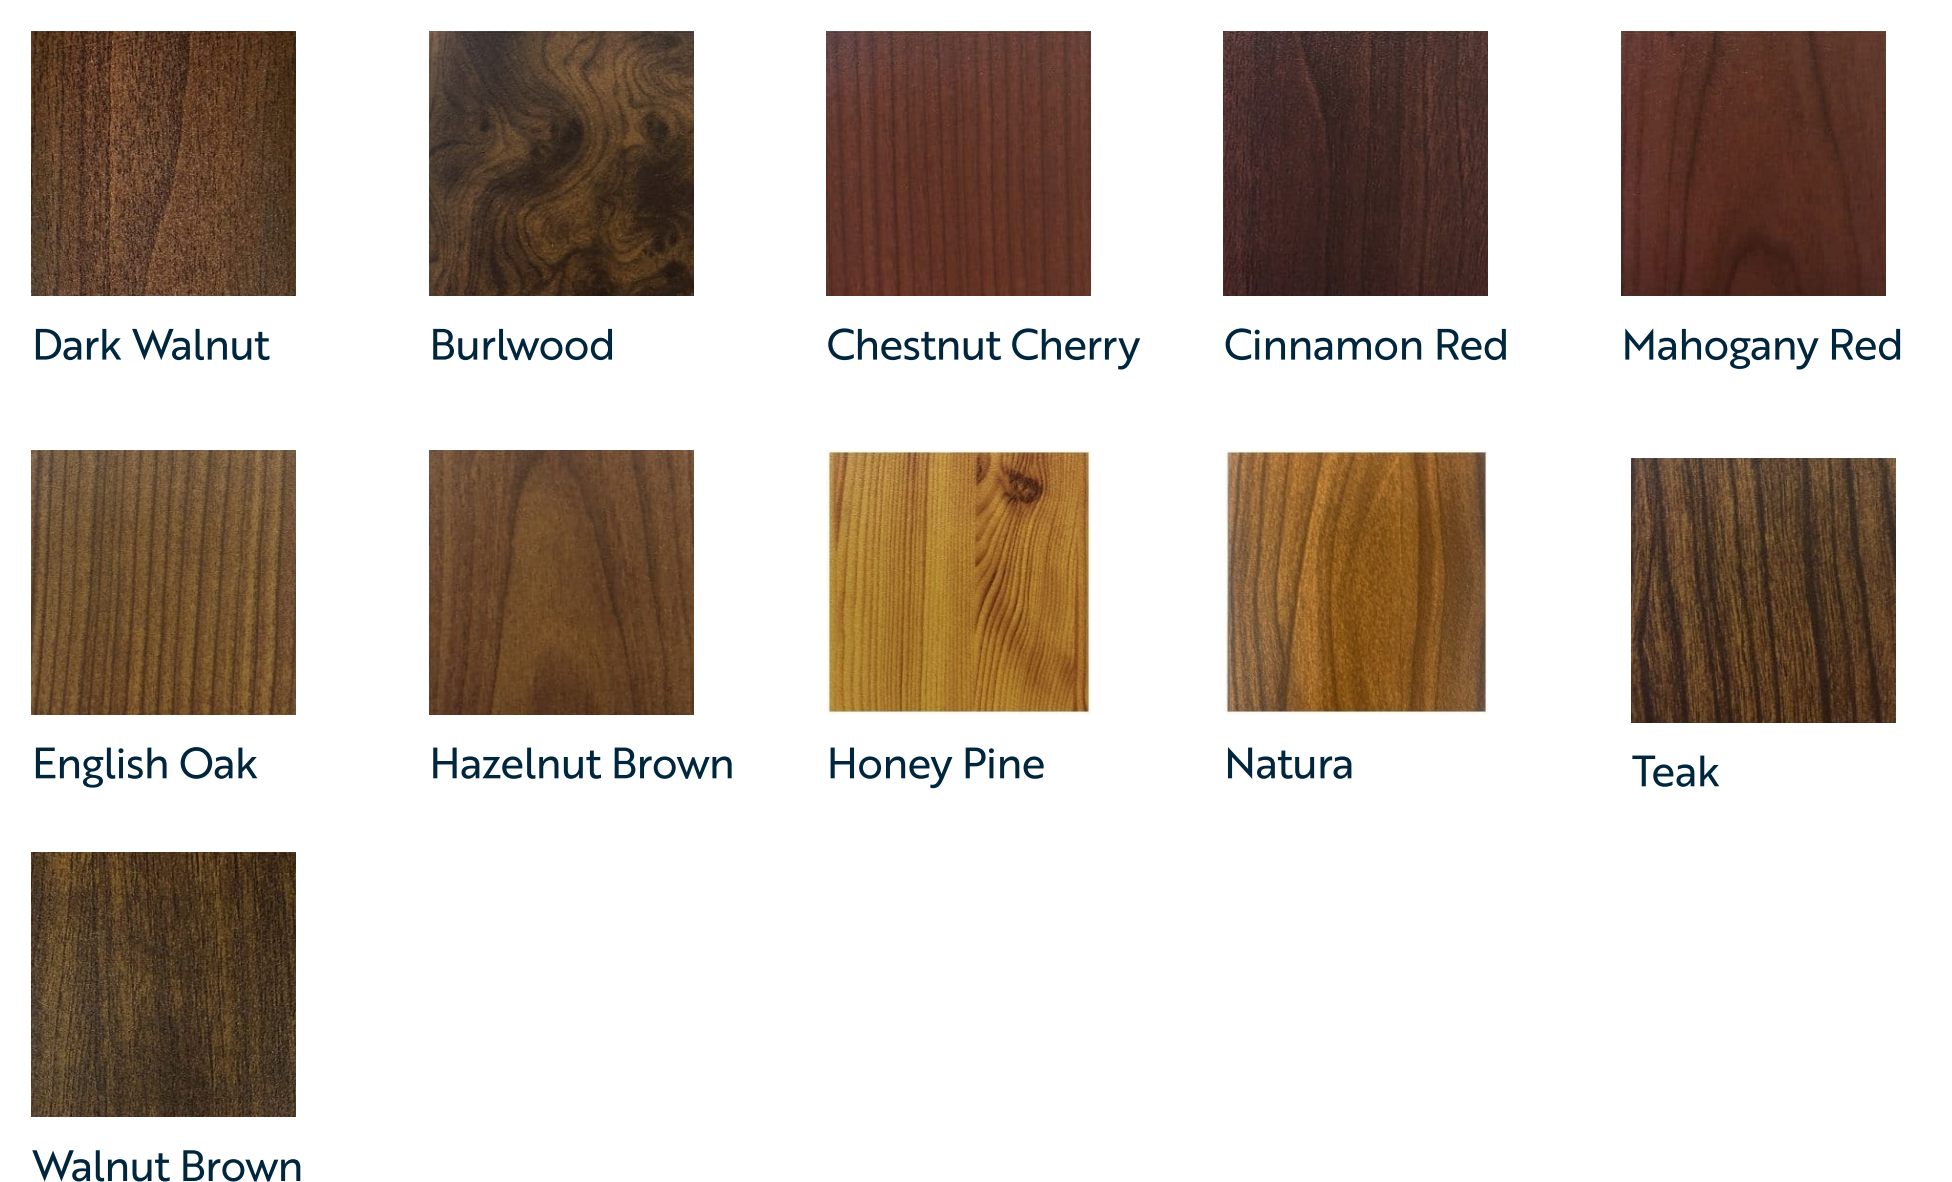

Hinges / Hardware Finishes

Note that not all finishes are available for all doors. See individual products for specific options.

Wood Clad Finishes

Our interior only wood clad finish options include our standard finishes of white oak and mahogany / sapele. Additionally, we offer a variety of exotic wood species for cladding (see samples below).

Note: Wood cladding options are dependent on demand and availability.

Standard Wood Cladding Finishes

Exotic Wood Clad Finishes

Faux Wood Grain Finishes

Custom Color Options