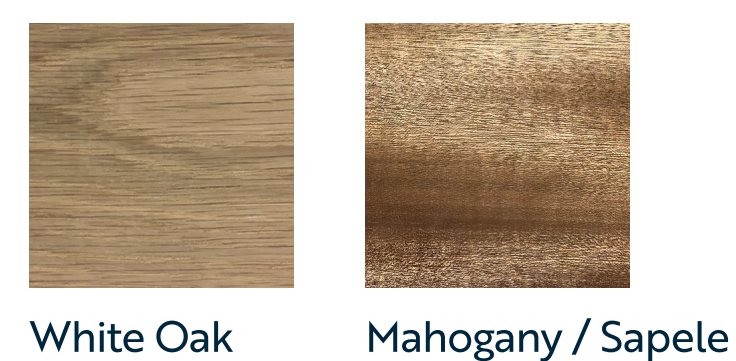

Standard Frame & Panel Finishes

Standard Kynar® Finishes

- Powder coat or Kynar® are available
- Custom powder coat finishes available (See RAL Color Samples Below)
- Metallic custom powder coat finishes available (not shown)
- Manufacturer color match options

Hinges / Hardware Finishes

Note that not all finishes are available for all doors. See individual products for specific options.

Wood Clad Finishes

Our interior only wood clad finish options include our standard finishes of white oak and mahogany / sapele. Additionally, we offer a variety of exotic wood species for cladding (see samples below).

Note: Wood cladding options are dependent on demand and availability.

Standard Wood Cladding Finishes

Exotic Wood Clad Finishes

Faux Wood Grain Finishes

Custom Color Options