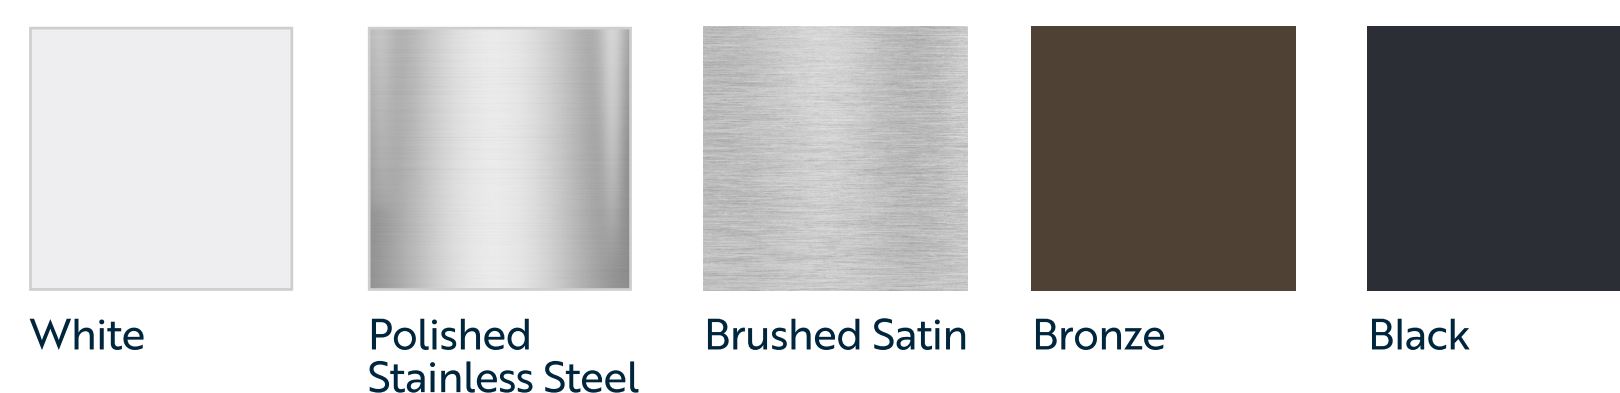

Standard Frame & Panel Finishes

Standard Kynar® Finishes

- Powder coat or Kynar® are available
- Custom powder coat finishes available (See RAL Color Samples Below)
- Metallic custom powder coat finishes available (not shown)
- Manufacturer color match options

Hinges / Hardware Finishes

Note that not all finishes are available for all doors. See individual products for specific options.

Wood Clad Finishes

Our interior only wood clad finish options include our standard finishes of white oak and mahogany / sapele. Additionally, we offer a variety of exotic wood species for cladding (see samples below).