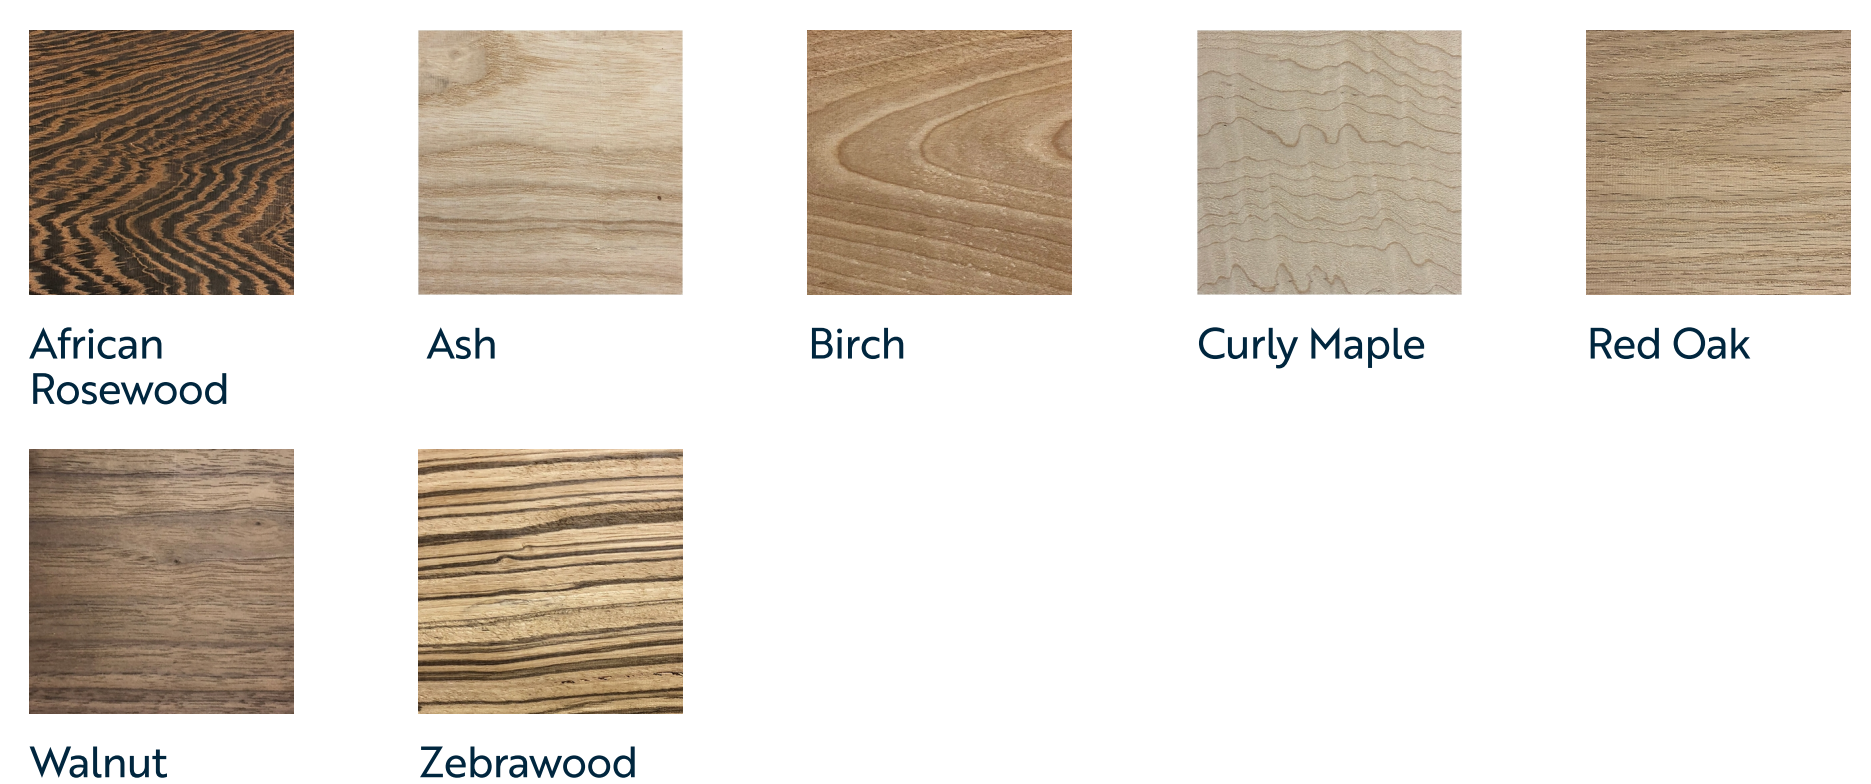

Standard Frame & Panel Finishes

Standard Kynar® Finishes

- Powder coat or Kynar® are available
- Custom powder coat finishes available (See RAL Color Samples Below)
- Metallic custom powder coat finishes available (not shown)
- Manufacturer color match options

Hinges / Hardware Finishes

Note that not all finishes are available for all doors. See individual products for specific options.

Wood Clad Finishes

Our interior only wood clad finish options include our standard finishes of white oak and mahogany / sapele. Additionally, we offer a variety of exotic wood species for cladding (see samples below).

Note: Wood cladding options are dependent on demand and availability.

Standard Wood Cladding Finishes

Exotic Wood Clad Finishes

Faux Wood Grain Finishes

Custom Color Options