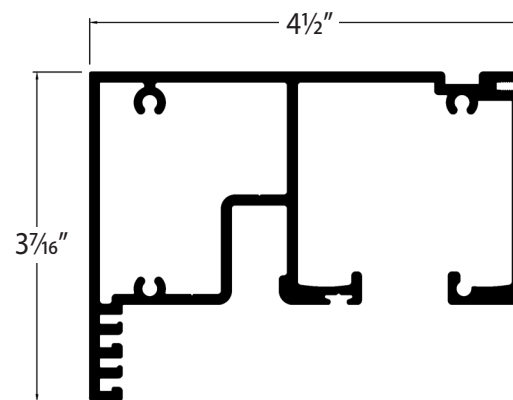

RECESSED STILE

ASTRAGAL

CHANNEL SILL

ADA SILL

MODIFIED STANDARD SILL

STANDARD SILL

MULTI POINT STILE

JAMB

RAIL & SNAP BEAD

HEADER

REDUCER BARS

SWEEP COVER