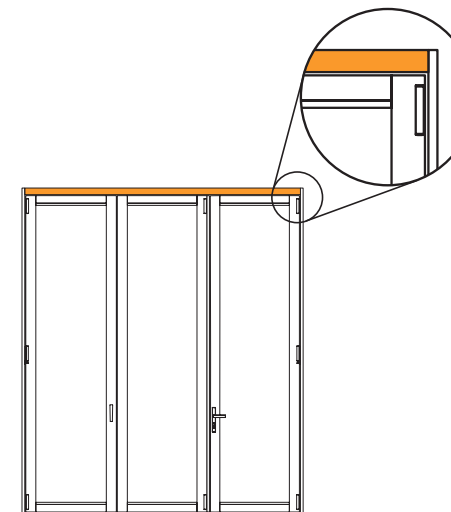

RECESSED STILE

ASTRAGAL

CHANNEL SILL

ADA SILL

MODIFIED STANDARD SILL

STANDARD SILL

MULTI POINT STILE

JAMB

RAIL & SNAP BEAD

HEADER

REDUCER BARS

SWEEP COVER