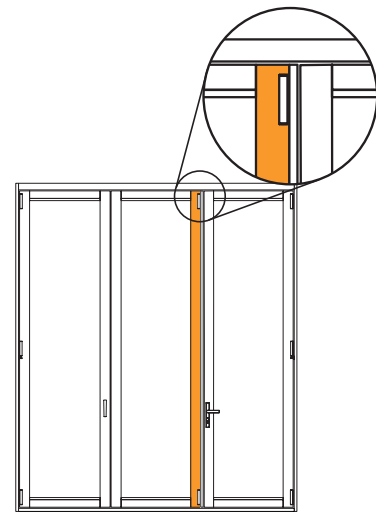

RECESSED STILE

ASTRAGAL

CHANNEL SILL

ADA SILL

MODIFIED STANDARD SILL

STANDARD SILL

MULTI POINT STILE

JAMB

RAIL & SNAP BEAD

HEADER

REDUCER BARS

SWEEP COVER