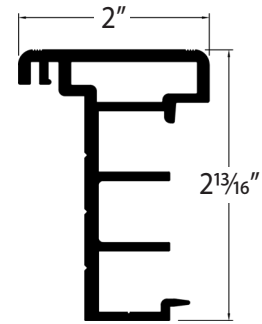

RECESSED STILE

ASTRAGAL

CHANNEL SILL

ADA SILL

MODIFIED STANDARD SILL

STANDARD SILL

MULTI POINT STILE

JAMB

RAIL & SNAP BEAD

HEADER

REDUCER BARS

SWEEP COVER