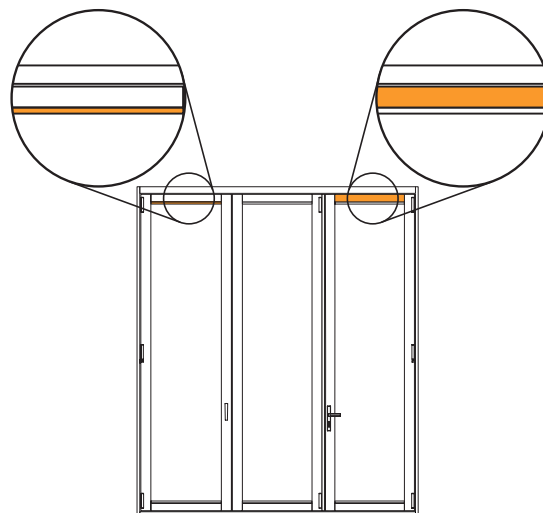

RECESSED STILE

ASTRAGAL

CHANNEL SILL

ADA SILL

MODIFIED STANDARD SILL

STANDARD SILL

MULTI POINT STILE

JAMB

RAIL & SNAP BEAD

HEADER

REDUCER BARS

SWEEP COVER