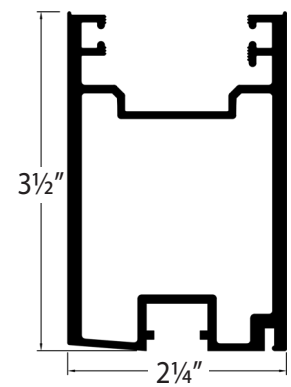

MULTI POINT STILE