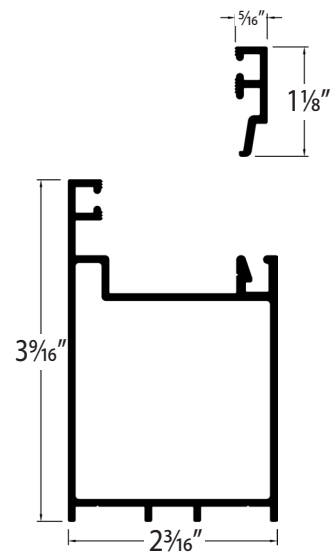

RECESSED STILE

ASTRAGAL

CHANNEL SILL

ADA SILL

MODIFIED STANDARD SILL

STANDARD SILL

MULTI POINT STILE

JAMB

RAIL & SNAP BEAD

HEADER

REDUCER BARS

SWEEP COVER