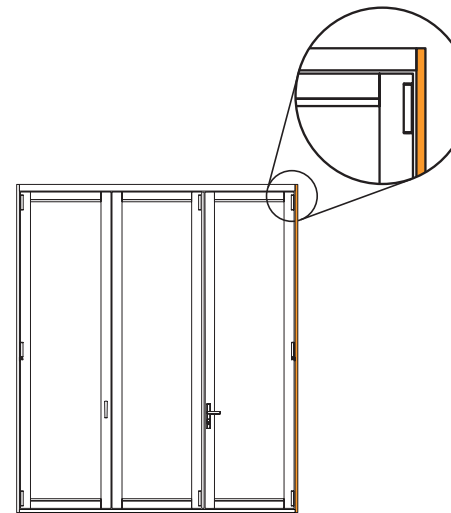

RECESSED STILE

ASTRAGAL

CHANNEL SILL

ADA SILL

MODIFIED STANDARD SILL

STANDARD SILL

MULTI POINT STILE

JAMB

RAIL & SNAP BEAD

HEADER

REDUCER BARS

SWEEP COVER