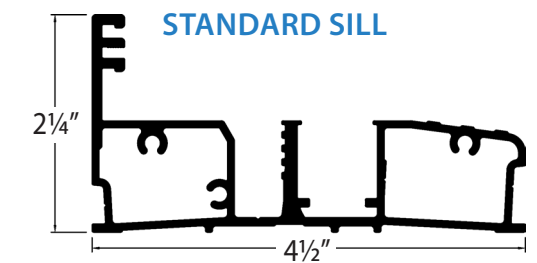

RECESSED STILE

ASTRAGAL

CHANNEL SILL

ADA SILL

MODIFIED STANDARD SILL

STANDARD SILL

MULTI POINT STILE

JAMB

RAIL & SNAP BEAD

HEADER

REDUCER BARS

SWEEP COVER