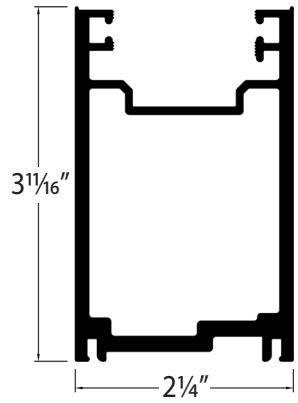

RECESSED STILE