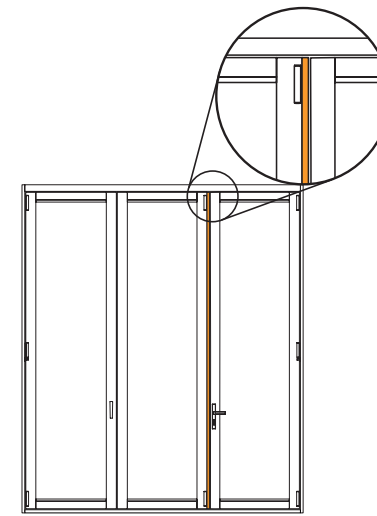

RECESSED STILE

ASTRAGAL

CHANNEL SILL

ADA SILL

MODIFIED STANDARD SILL

STANDARD SILL

MULTI POINT STILE

JAMB

RAIL & SNAP BEAD

HEADER

REDUCER BARS

SWEEP COVER