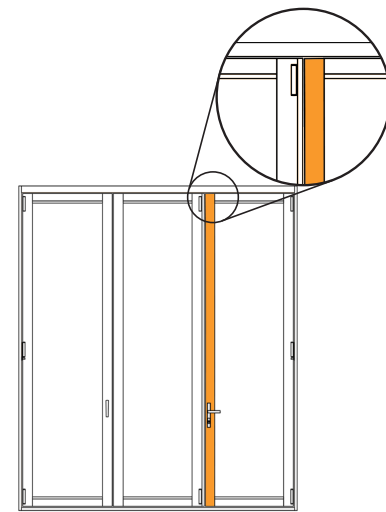

RECESSED STILE

ASTRAGAL

CHANNEL SILL

ADA SILL

MODIFIED STANDARD SILL

STANDARD SILL

MULTI POINT STILE

JAMB

RAIL & SNAP BEAD

HEADER

REDUCER BARS

SWEEP COVER